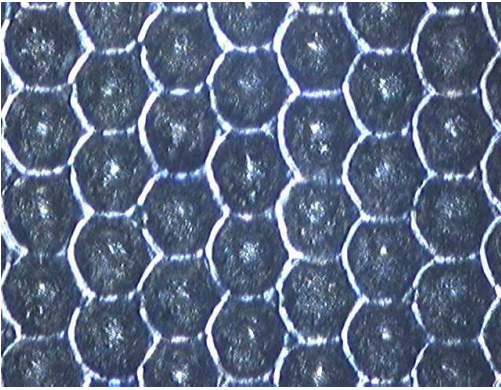

Anilox Laser Technology

Geometry Examples

SAMPLE SCREENS

2018

**Anilox Laser Technology Ltd.
Old Wellington Road
Lyntown Trading Estate
Eccles
Manchester
M30 9QG
++44 (0) 161 707 1717
www.aniloxlt.co.uk**

SCREEN EXAMPLES

30 DEGREE

ANIPLUS

ANIPRO 60 DEGREE TRIHELICAL

ANIFLOW

45 DEGREE

60 DEGREE

ANIMAX CHANNEL