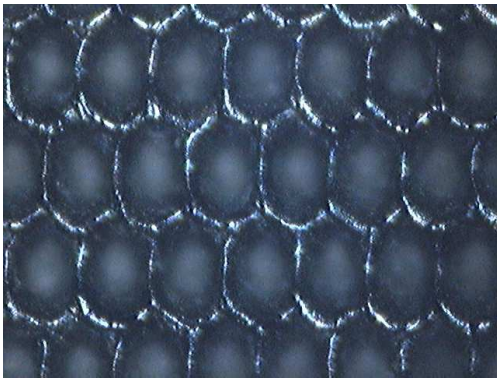

Anilox Laser Technology

Geometry Examples

SAMPLE SCREENS

2018

**Anilox Laser Technology Ltd.
Old Wellington Road
Lyntown Trading Estate
Eccles
Manchester
M30 9QG
++44 (0) 161 707 1717
www.aniloxlt.co.uk**

SCREEN EXAMPLES

30 DEGREE

ANIPLUS

ANIPRO 60 DEGREE TRIHELICAL

ANIFLOW

45 DEGREE

60 DEGREE

ANIMAX CHANNEL

NANO